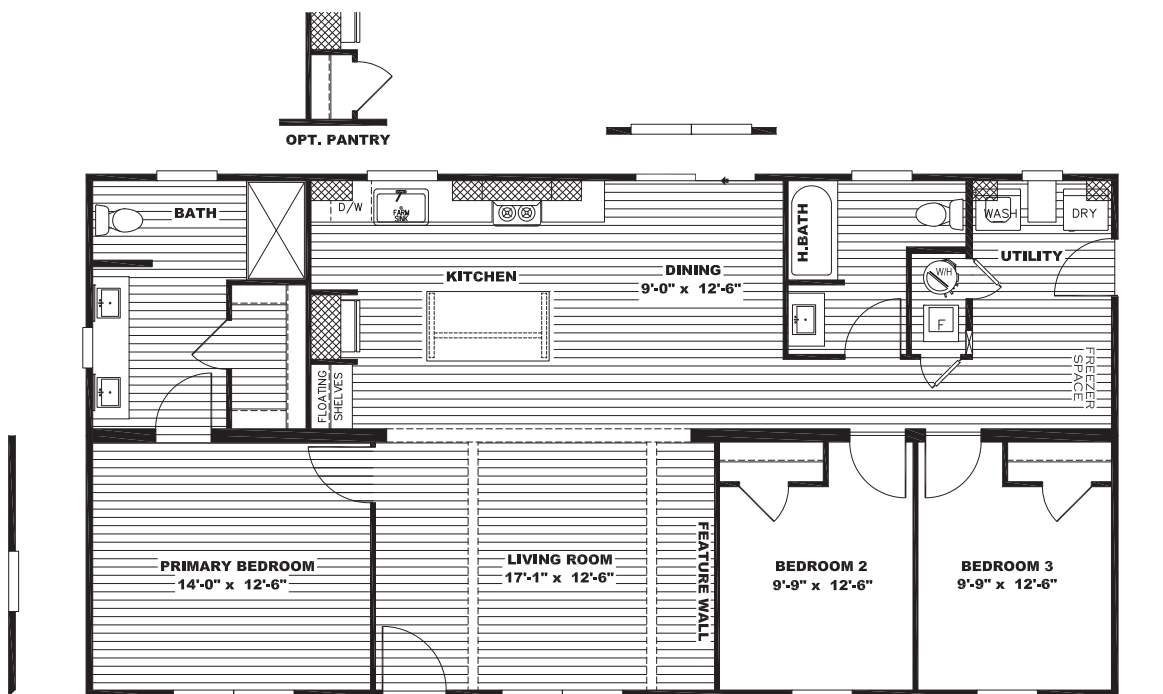

Wilder

52NXT28523AH / 3 beds / 2 baths / 1,369 sq. ft. / 28x52

Standard Features

- White, Clay or Flint vinyl siding with OSB sheathing
- 30 Year Architectural shingles
- 20' dormer with SmartPanel insert and columns
- Dual porch lights at front door
- Artisan front door (Blue or White)
- Optional artisan 6 pane glass front door (blue or white)
- Full-view storm door
- Ring® HD video doorbell
- Kwikset® black interior and exterior door hardware
- Sliding glass patio door
- Tape and textured walls throughout
- 3" iron mountain pine trim around doors, windows, at the ceiling, and baseboards in linoleum areas
- Shaw Resilient® linoleum standard in all living rooms, primary bedrooms, and wet areas
- Custom wood shelving in closets with rod
- White or Black Shiplap feature wall
- Shaw Resilient® R2X® 25 oz residential carpet is standard in spare bedrooms with built-in stain treatment
- Iron mountain pine ceiling beams
- 200 amp service
- Black ceiling fan with light in primary bedroom and living room or den
- USB recept in islands
- Large single-level island
- DuraCraft® cabinets in four colors (any of the four colors can be used on the island) with shaker profile. PVC scratch-resistant and water-repellant
- Drawer over base door construction
- 43" overhead cabinets
- Samsung® appliances in stainless steel
 - Package includes 27" side-by-side with water/ice, smooth top range, dishwasher, and stainless steel microwave over range
- Pfister® brushed nickel gooseneck faucet with sprayer in stainless steel farmhouse apron sink
- Two black pendant lights over the island
- All homes are constructed with eBuilt® features
- R-22/R-13/R-38 insulation values
- Overhead air ducts
- Lux Low-E windows – 60", 4 over 1 gridded with bronze finish
- ecobee® Smart Thermostat
- Rheem® dual-element 40-gallon water heater
- SmartComfort® Carrier® furnace – electric up-flow air
- LED can lights throughout
- 60" fiberglass shower with black pivot door in primary bath
- Square porcelain sinks
- Pfister® black faucets in both baths
- Iron mountain pine or white trimmed mirrors
- 60" fiberglass tub/shower combo in hall bath
- White tile backsplash in kitchen and baths
- Floating shelves above toilet in primary bathroom
- Awning over living room window
- Shirt/Skirt shelving in primary bedroom closet
- White or Black Island Shiplap