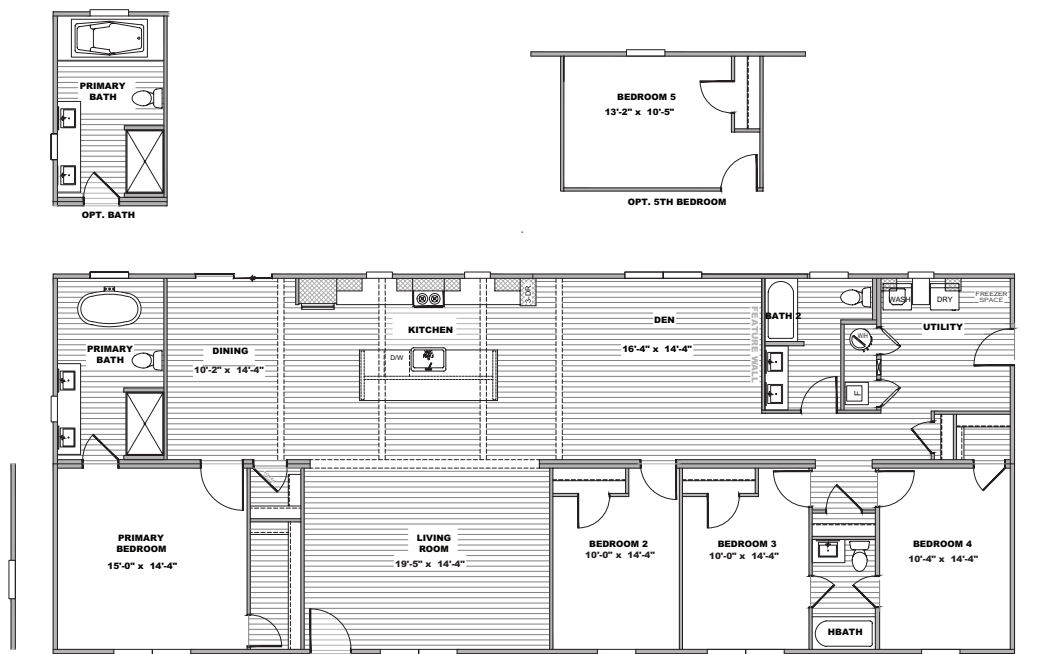

EXCLUSIVE TO INDEPENDENT RETAILERS

Nellie Elite

52NXI32764AH / 4 beds / 3 baths / 2,280 sq. ft. / 32x76

Standard Features

- White, Clay or Flint vinyl siding with OSB sheathing
- 30 Year Architectural shingles
- 20' dormer with SmartPanel insert and columns
- Dual porch lights at front door
- Artisan front door (Blue or White)
- Optional artisan 6 pane glass front door (blue or white)
- Full-view storm door
- Ring® HD video doorbell
- Kwikset® black interior and exterior door hardware
- Sliding glass patio door
- Tape and textured walls throughout
- 3" iron mountain pine trim around doors, windows, at the ceiling, and baseboards in linoleum areas
- Shaw Resilient® linoleum standard in all living rooms, primary bedrooms, and wet areas
- Custom wood shelving in closets with rod
- White or Black Shiplap feature wall
- Shaw Resilient® R2X® 25 oz residential carpet is standard in spare bedrooms with built-in stain treatment
- Iron mountain pine ceiling beams
- 200 amp service
- Black ceiling fan with light in primary bedroom and living room or den
- USB recept in islands
- Large single-level island
- DuraCraft® cabinets in four colors (any of the four colors can be used on the island) with shaker profile. PVC scratch-resistant and water-repellant
- Drawer over base door construction
- 43" overhead cabinets
- Samsung® appliances in stainless steel
 - Package includes 27" side-by-side with water/ice, smooth top range, dishwasher, and stainless steel microwave over range
- Pfister® brushed nickel gooseneck faucet with sprayer in stainless steel farmhouse apron sink
- Two black pendant lights over the island
- All homes are constructed with eBuilt® features
- R-22/R-13/R-38 insulation values
- Overhead air ducts
- Lux Low-E windows – 60", 4 over 1 gridded with bronze finish
- ecobee® Smart Thermostat
- Rheem® dual-element 40-gallon water heater
- SmartComfort® Carrier® furnace – electric up-flow air
- LED can lights throughout
- 60" fiberglass shower with black pivot door in primary bath
- Square porcelain sinks
- Pfister® black faucets in both baths
- Iron mountain pine or white trimmed mirrors
- 60" fiberglass tub/shower combo in hall bath
- Freestanding Designer Tub
- Screen Pantry Door
- White tile backsplash in kitchen and baths
- Floating shelves above toilet in primary bathroom
- Awning over living room window
- Shirt/Skirt shelving in primary bedroom closet
- White or Black Island Shiplap