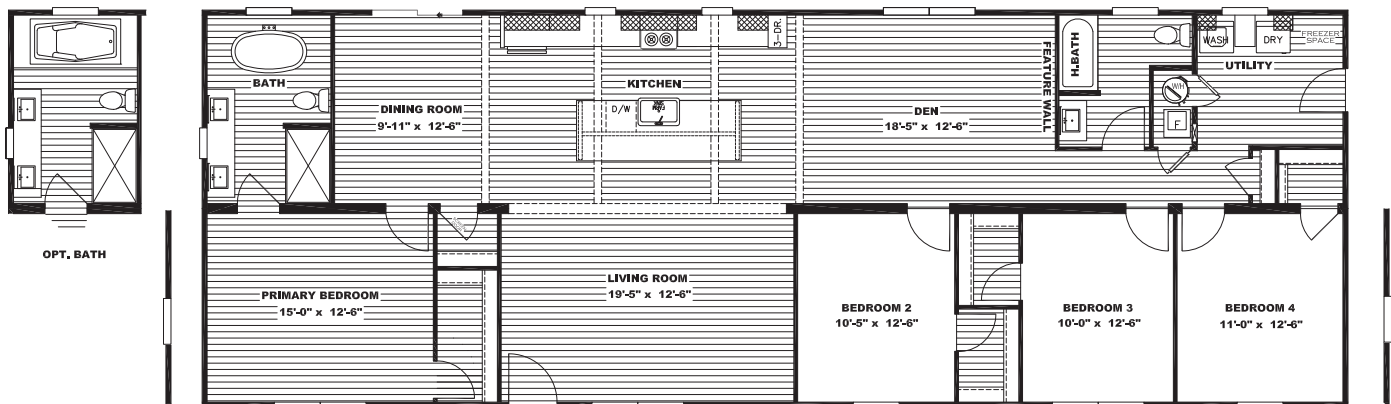

EXCLUSIVE TO INDEPENDENT RETAILERS

Nellie

52NXI28764AH / 4 beds / 2 baths / 2,001 sq. ft. / 28x76

Standard Features

- White, Clay or Flint vinyl siding with OSB sheathing
- 30 Year Architectural shingles
- 20' dormer with SmartPanel insert and columns
- Dual porch lights at front door
- Artisan front door (Blue or White)
- Optional artisan 6 pane glass front door (blue or white)
- Full-view storm door
- Ring® HD video doorbell
- Kwikset® black interior and exterior door hardware
- Sliding glass patio door
- Tape and textured walls throughout
- 3" iron mountain pine trim around doors, windows, at the ceiling, and baseboards in linoleum areas
- Shaw Resilient® linoleum standard in all living rooms, primary bedrooms, and wet areas
- Custom wood shelving in closets with rod
- White or Black Shiplap feature wall
- Shaw Resilient® R2X® 25 oz residential carpet is standard in spare bedrooms with built-in stain treatment
- Iron mountain pine ceiling beams
- 200 amp service
- Black ceiling fan with light in primary bedroom and living room or den
- USB recept in islands
- Large single-level island
- DuraCraft® cabinets in four colors (any of the four colors can be used on the island) with shaker profile. PVC scratch-resistant and water-repellant
- Drawer over base door construction
- 43" overhead cabinets
- Samsung® appliances in stainless steel
 - Package includes 27' side-by-side with water/ice, smooth top range, dishwasher, and stainless steel microwave over range
- Pfister® brushed nickel gooseneck faucet with sprayer in stainless steel farmhouse apron sink
- Two black pendant lights over the island
- All homes are constructed with eBuilt® features
- R-22/R-13/R-38 insulation values
- Overhead air ducts
- Lux Low-E windows – 60", 4 over 1 gridded with bronze finish
- ecobee® Smart Thermostat
- Rheem® dual-element 40-gallon water heater
- SmartComfort® Carrier® furnace – electric up-flow air
- LED can lights throughout
- 60" fiberglass shower with black pivot door in primary bath
- Square porcelain sinks
- Pfister® black faucets in both baths
- Iron mountain pine or white trimmed mirrors
- 60" fiberglass tub/shower combo in hall bath
- Freestanding Designer Tub
- Screen Pantry Door
- White tile backsplash in kitchen and baths
- Floating shelves above toilet in primary bathroom
- Awning over living room window
- Shirt/Skirt shelving in primary bedroom closet
- White or Black Island Shiplap