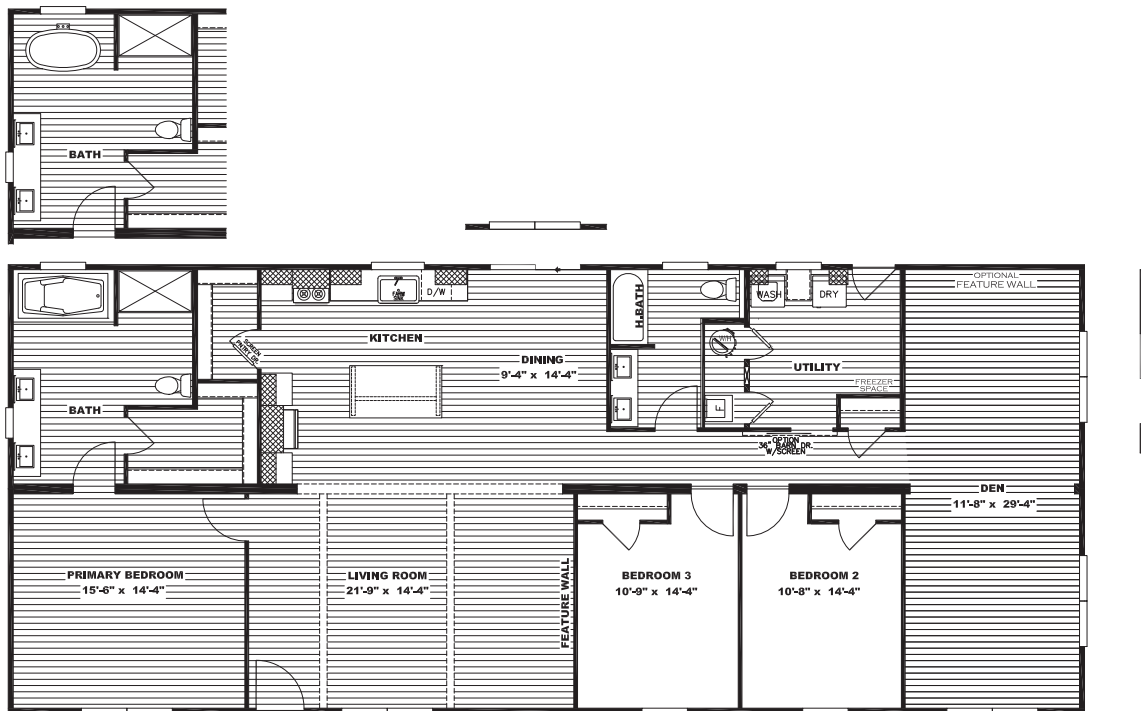

EXCLUSIVE TO CLAYTON HOMES RETAILERS

Farm 3 Flex Elite Den

52FRM32723AH / 3 beds / 2 baths / 2,160 sq. ft. / 32x72

Standard Features

- White, Clay or Flint vinyl siding with OSB sheathing
- 30 Year Architectural shingles
- 20' dormer with SmartPanel insert and columns
- Dual porch lights at front door
- Artisan front door (Blue or White)
- Optional artisan 6 pane glass front door (blue or white)
- Full-view storm door
- Ring® HD video doorbell
- Kwikset® black interior and exterior door hardware
- Sliding glass patio door
- Tape and textured walls throughout
- 3" iron mountain pine trim around doors, windows, at the ceiling, and baseboards in linoleum areas
- Shaw Resilient® linoleum standard in all living rooms, primary bedrooms, and wet areas
- Custom wood shelving in closets with rod
- White or Black Shiplap feature wall
- Shaw Resilient® R2X® 25 oz residential carpet is standard in spare bedrooms with built-in stain treatment
- Iron mountain pine ceiling beams
- 200 amp service
- Black ceiling fan with light in primary bedroom and living room or den
- USB recept in islands
- Large single-level island
- Screen pantry door
- DuraCraft® cabinets in four colors (any of the four colors can be used on the island) with shaker profile. PVC scratch-resistant and water-repellant
- Drawer over base door construction
- 43" overhead cabinets
- Samsung® appliances in stainless steel
 - Package includes 27" side-by-side with water/ice, smooth top range, dishwasher, and stainless steel microwave over range
- Pfister® brushed nickel gooseneck faucet with sprayer in stainless steel farmhouse apron sink
- Two black pendant lights over the island
- All homes are constructed with eBuilt® features
- R-22/R-13/R-38 insulation values
- Overhead air ducts
- Lux Low-E windows – 60", 4 over 1 gridded with bronze finish
- ecobee® Smart Thermostat
- Rheem® dual-element 40-gallon water heater
- SmartComfort® Carrier® furnace – electric up-flow air
- LED can lights throughout
- Drop-in tub with 36x48 window
- 60" fiberglass shower with black pivot door in primary bath
- Square porcelain sinks
- Pfister® black faucets in both baths
- Iron mountain pine or white trimmed mirrors
- 60" fiberglass tub/shower combo in hall bath
- Drop-in tub w/ 36x48 window
- White tile backsplash in kitchen and baths
- Floating shelves above toilet in primary bathroom
- Awning over living room window
- Shirt/Skirt shelving in primary bedroom closet
- Sliding barn door in the utility room
- White or Black Island Shiplap