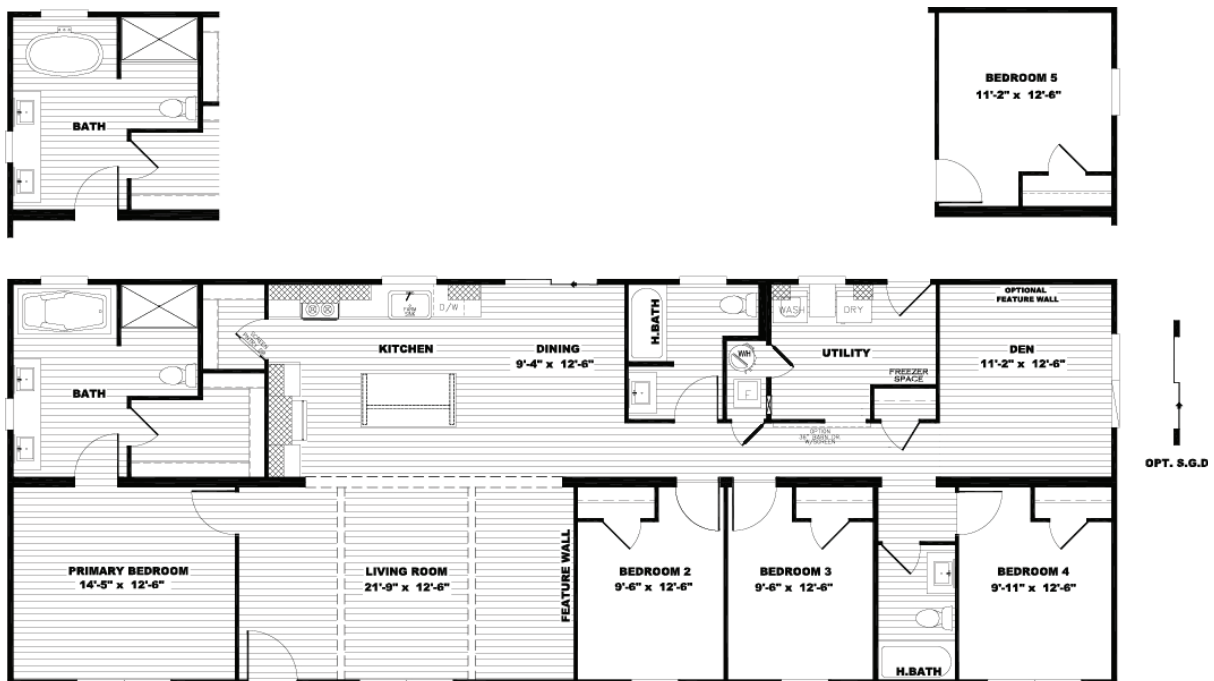

EXCLUSIVE TO CLAYTON HOMES RETAILERS

Farm 4 Flex

52FRM28724AH / 4 beds / 3 baths / 1,908 sq. ft. / 28x72

Standard Features

- White, Clay or Flint vinyl siding with OSB sheathing
- 30 Year Architectural shingles
- 20' dormer with SmartPanel insert and columns
- Dual porch lights at front door
- Artisan front door (Blue or White)
- Optional artisan 6 pane glass front door (blue or white)
- Full-view storm door
- Ring® HD video doorbell
- Kwikset® black interior and exterior door hardware
- Sliding glass patio door
- Tape and textured walls throughout
- 3" iron mountain pine trim around doors, windows, at the ceiling, and baseboards in linoleum areas
- Shaw Resilient® linoleum standard in all living rooms, primary bedrooms, and wet areas
- Custom wood shelving in closets with rod
- White or Black Shiplap feature wall
- Shaw Resilient® R2X® 25 oz residential carpet is standard in spare bedrooms with built-in stain treatment
- Iron mountain pine ceiling beams
- 200 amp service
- Black ceiling fan with light in primary bedroom and living room or den
- USB recept in islands
- Large single-level island
- Screen pantry door
- DuraCraft® cabinets in four colors (any of the four colors can be used on the island) with shaker profile. PVC scratch-resistant and water-repellant
- Drawer over base door construction
- 43" overhead cabinets
- Samsung® appliances in stainless steel
 - Package includes 27' side-by-side with water/ice, smooth top range, dishwasher, and stainless steel microwave over range
- Pfister® brushed nickel gooseneck faucet with sprayer in stainless steel farmhouse apron sink
- Two black pendant lights over the island
- All homes are constructed with eBuilt® features
- R-22/R-13/R-38 insulation values
- Overhead air ducts
- Lux Low-E windows – 60", 4 over 1 gridded with bronze finish
- ecobee® Smart Thermostat
- Rheem® dual-element 40-gallon water heater
- SmartComfort® Carrier® furnace – electric up-flow air
- LED can lights throughout
- Drop-in tub with 36x48 window
- 60" fiberglass shower with black pivot door in primary bath
- Square porcelain sinks
- Pfister® black faucets in both baths
- Iron mountain pine or white trimmed mirrors
- 60" fiberglass tub/shower combo in hall bath
- Drop-in tub w/ 36x48 window
- White tile backsplash in kitchen and baths
- Floating shelves above toilet in primary bathroom
- Awning over living room window
- Shirt/Skirt shelving in primary bedroom closet
- Sliding barn door in the utility room
- White or Black Island Shiplap