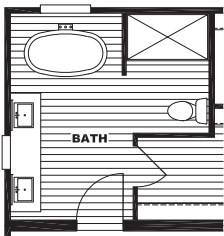

EXCLUSIVE TO CLAYTON HOMES RETAILERS

Farm 3 Flex Den

52FRM28723AH / 3 beds / 2 baths / 1,908 sq. ft. / 28x72

Standard Features

- White, Clay or Flint vinyl siding with OSB sheathing
- 30 Year Architectural shingles
- 20' dormer with SmartPanel insert and columns
- Dual porch lights at front door
- Artisan front door (Blue or White)
- Optional artisan 6 pane glass front door (blue or white)
- Full-view storm door
- Ring® HD video doorbell
- Kwikset® black interior and exterior door hardware
- Sliding glass patio door
- Tape and textured walls throughout
- 3" iron mountain pine trim around doors, windows, at the ceiling, and baseboards in linoleum areas
- Shaw Resilient® linoleum standard in all living rooms, primary bedrooms, and wet areas
- Custom wood shelving in closets with rod
- White or Black Shiplap feature wall
- Shaw Resilient® R2X® 25 oz residential carpet is standard in spare bedrooms with built-in stain treatment
- Iron mountain pine ceiling beams
- 200 amp service
- Black ceiling fan with light in primary bedroom and living room or den
- USB recept in islands
- Large single-level island
- Screen pantry door
- DuraCraft® cabinets in four colors (any of the four colors can be used on the island) with shaker profile. PVC scratch-resistant and water-repellant
- Drawer over base door construction
- 43" overhead cabinets
- Samsung® appliances in stainless steel
 - Package includes 27" side-by-side with water/ice, smooth top range, dishwasher, and stainless steel microwave over range
- Pfister® brushed nickel gooseneck faucet with sprayer in stainless steel farmhouse apron sink
- Two black pendant lights over the island
- All homes are constructed with eBuilt® features
- R-22/R-13/R-38 insulation values
- Overhead air ducts
- Lux Low-E windows – 60", 4 over 1 gridded with bronze finish
- ecobee® Smart Thermostat
- Rheem® dual-element 40-gallon water heater
- SmartComfort® Carrier® furnace – electric up-flow air
- LED can lights throughout
- Drop-in tub with 36x48 window
- 60" fiberglass shower with black pivot door in primary bath
- Square porcelain sinks
- Pfister® black faucets in both baths
- Iron mountain pine or white trimmed mirrors
- 60" fiberglass tub/shower combo in hall bath
- Drop-in tub w/ 36x48 window
- White tile backsplash in kitchen and baths
- Floating shelves above toilet in primary bathroom
- Awning over living room window
- Shirt/Skirt shelving in primary bedroom closet
- Sliding barn door in the utility room
- White or Black Island Shiplap