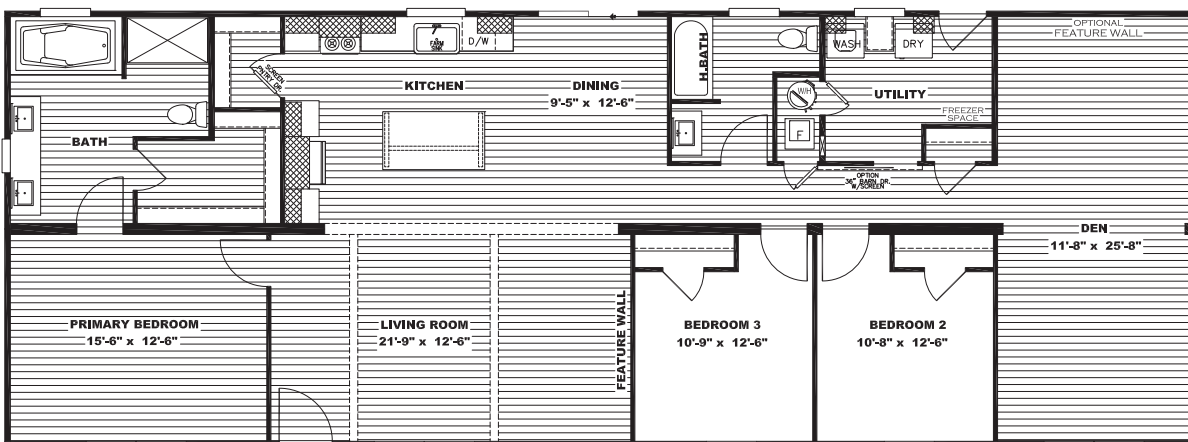

EXCLUSIVE TO CLAYTON HOMES RETAILERS

Farm 3 Flex Den

52FRM28723AH / 3 beds / 2 baths / 1,908 sq. ft. / 28x72

Standard Features

- White, Clay or Flint vinyl siding with OSB sheathing
- 30 Year Architectural shingles
- 20' dormer with SmartPanel insert and columns
- Dual porch lights at front door
- Artisan front door (Blue or White)
- Optional artisan 6 pane glass front door (blue or white)
- Full-view storm door
- Ring® HD video doorbell
- Kwikset® black interior and exterior door hardware
- Sliding glass patio door
- Tape and textured walls throughout
- 3" iron mountain pine trim around doors, windows, at the ceiling, and baseboards in linoleum areas
- Shaw Resilient® linoleum standard in all living rooms, primary bedrooms, and wet areas
- Custom wood shelving in closets with rod
- White or Black Shiplap feature wall
- Shaw Resilient® R2X® 25 oz residential carpet is standard in spare bedrooms with built-in stain treatment
- Iron mountain pine ceiling beams
- 200 amp service
- Black ceiling fan with light in primary bedroom and living room or den
- USB recept in islands
- Large single-level island
- Screen pantry door
- DuraCraft® cabinets in four colors (any of the four colors can be used on the island) with shaker profile. PVC scratch-resistant and water-repellant
- Drawer over base door construction
- 43" overhead cabinets
- Samsung® appliances in stainless steel
 - Package includes 27" side-by-side with water/ice, smooth top range, dishwasher, and stainless steel microwave over range
- Pfister® brushed nickel gooseneck faucet with sprayer in stainless steel farmhouse apron sink
- Two black pendant lights over the island
- All homes are constructed with eBuilt® features
- R-22/R-13/R-38 insulation values
- Overhead air ducts
- Lux Low-E windows – 60", 4 over 1 gridded with bronze finish
- ecobee® Smart Thermostat
- Rheem® dual-element 40-gallon water heater
- SmartComfort® Carrier® furnace – electric up-flow air
- LED can lights throughout
- Drop-in tub with 36x48 window
- 60" fiberglass shower with black pivot door in primary bath
- Square porcelain sinks
- Pfister® black faucets in both baths
- Iron mountain pine or white trimmed mirrors
- 60" fiberglass tub/shower combo in hall bath
- Drop-in tub w/ 36x48 window
- White tile backsplash in kitchen and baths
- Floating shelves above toilet in primary bathroom
- Awning over living room window
- Shirt/Skirt shelving in primary bedroom closet
- Sliding barn door in the utility room
- White or Black Island Shiplap